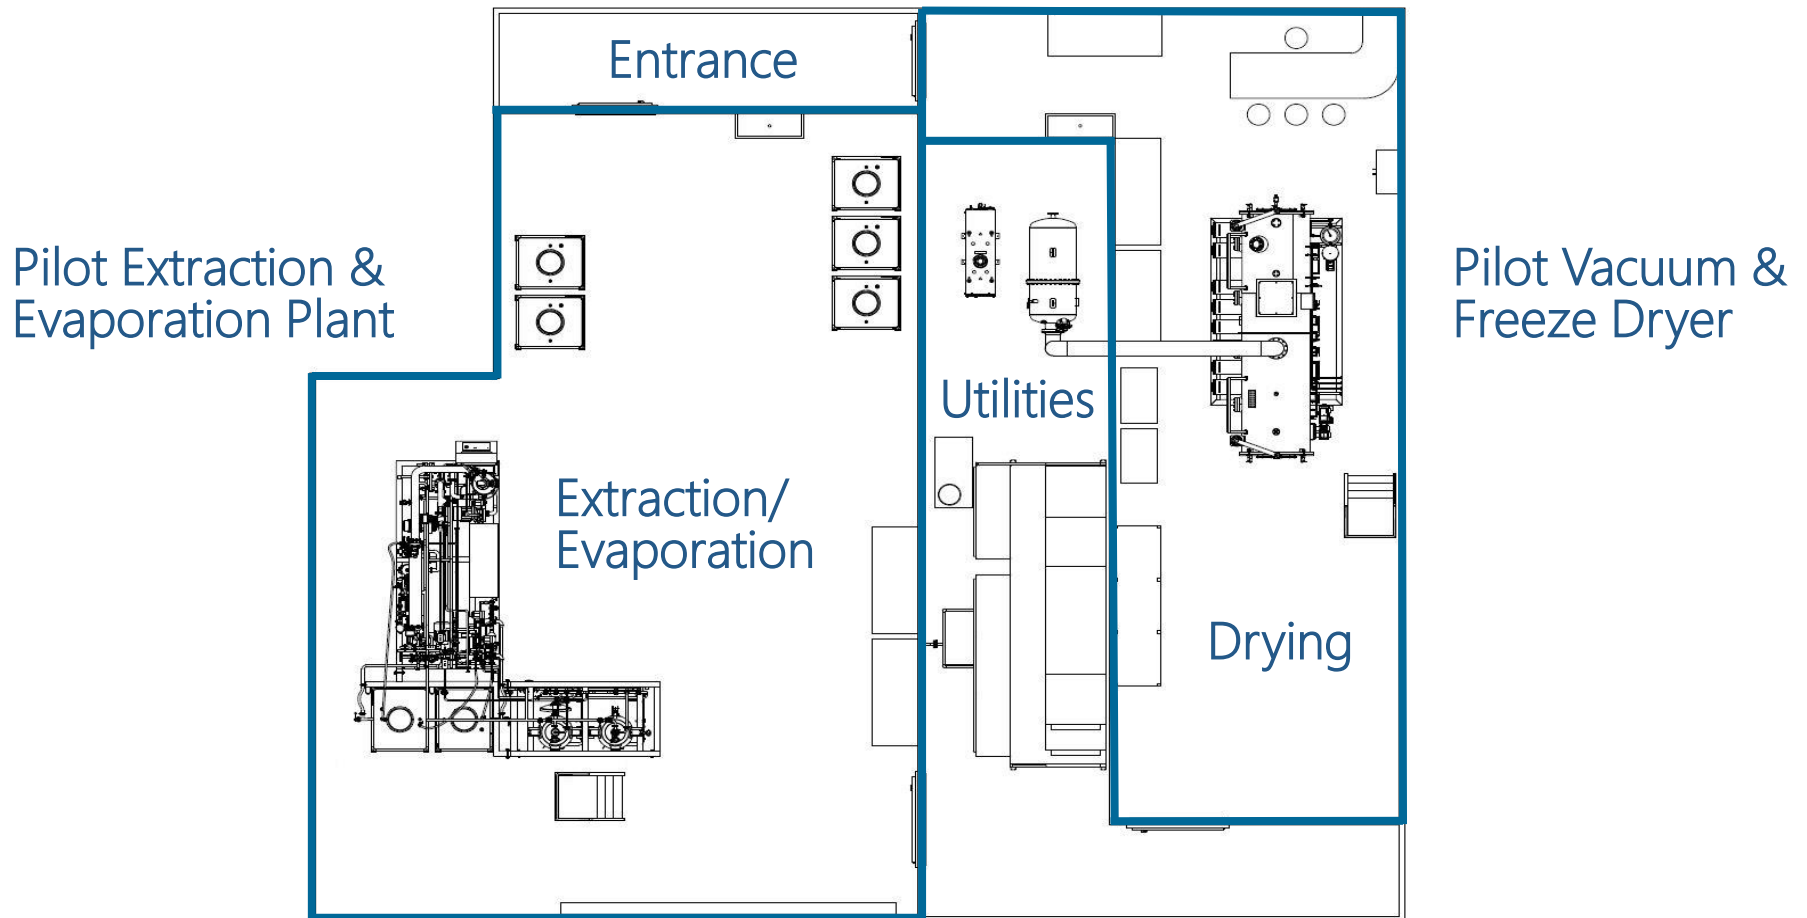

Overview – DEVEX Innovation Centre