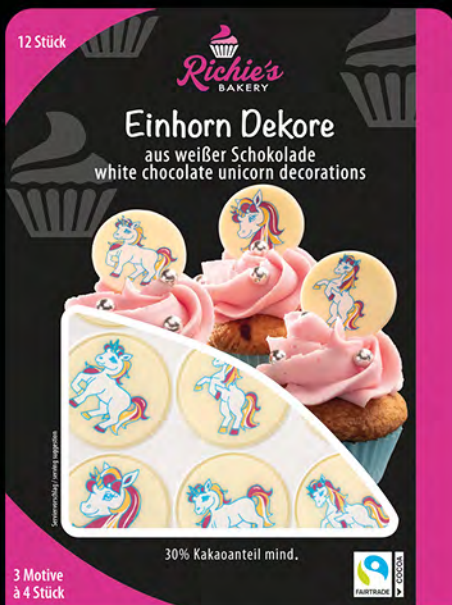

30% Kakaanteil mind.

EAN TRAY 40 0626273019 4

ART. NO. TRAY 73019

EAN SKU 40 0626273018 7

WEIGHT 19 g / SKU

SKU / TRAY 20

product package