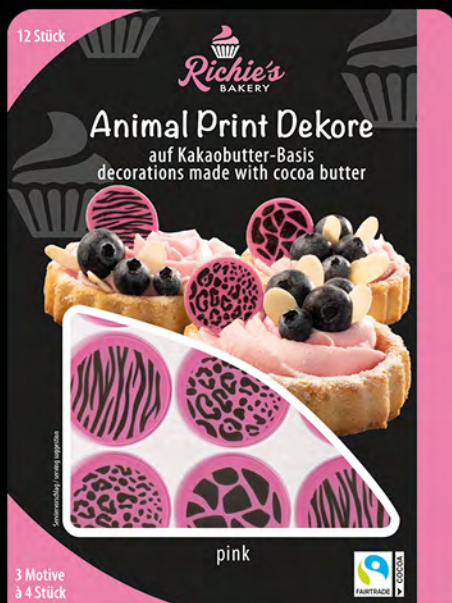

Dim. / single piece: 30 mm round
 Dim. / SKU: (L x W x H) 17,0 / 12,8 / 0,5 cm
 Dim. / TRAY: (L x W x H) 17,1 / 13,4 / 13,2 cm
 QTY / SKU: 12

product package

I KNOW YOU ARE A WILD ONE

EAN TRAY 40 0626273069 9

ART. NO. TRAY 73069

EAN SKU 40 0626273068 2

WEIGHT 19 g / SKU

SKU / TRAY 20

Animal Print decorations

PINK

- Innovative new product - wild as animals
- Pioneer in sustainability and social responsibility: Richie's Bakery offers exclusively Fairtrade-certified cocoa products
- Delicious decorations with a particularly high cocoa percentage
- Fresh impulse on the baking shelf through eye-catching and modern design
- Large window with a clear view of the product
- Appeals to a modern, trend-conscious target group
- Leads to impulse buying

Dim. / single piece: 30 mm round

Dim. / SKU: (L x W x H) 17,0 / 12,8 / 0,5 cm

Dim. / TRAY: (L x W x H) 17,1 / 13,4 / 13,2 cm

QTY / SKU: 12

product package

MY HEART BEATS FASTER

YOU ARE VERY SWEET

EAN TRAY 40 0626273072 9